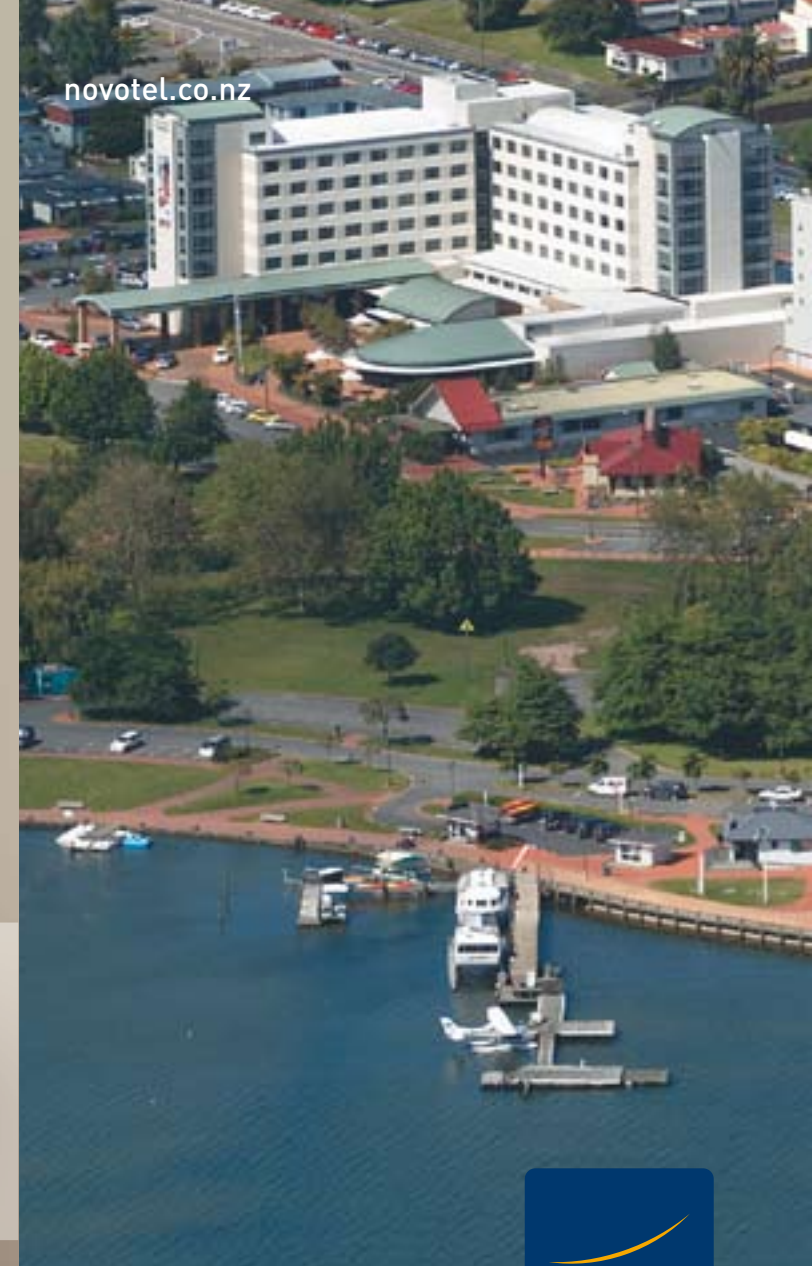

Novotel Rotorua Lakeside

Lake End Tutanekei Street
Rotorua
NEW ZEALAND
Tel: +64 7 346 3888
Fax: +64 7 347 1888
Email: H1874-RE01@accor.com

Hotel Code: 1874
GDS Codes: Accor SABRE Galileo
Amadeus Worldspan
CENTRAL RESERVATION SERVICE
0800 44 44 22 Toll Free NZ

WWW.NOVOTEL.CO.NZ
WWW.ACCORHOTELS.CO.NZ

novotel.co.nz